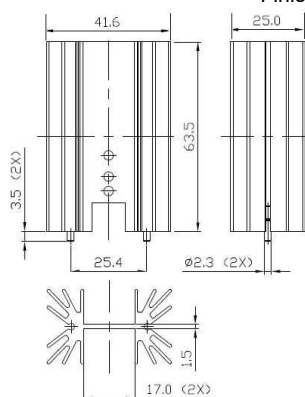

PCB Mount Series

EXTRUDED HEATSINKS

JBHAE8013

Dimensions (mm) : L50.8 / W41.6 / H25
Material : AL 6063-T5
Finish / Color : Anodized Black

JBHAE8014

Dimensions (mm) : L63.5 / W41.6 / H25
Material : AL 6063-T5
Finish / Color : Anodized Black