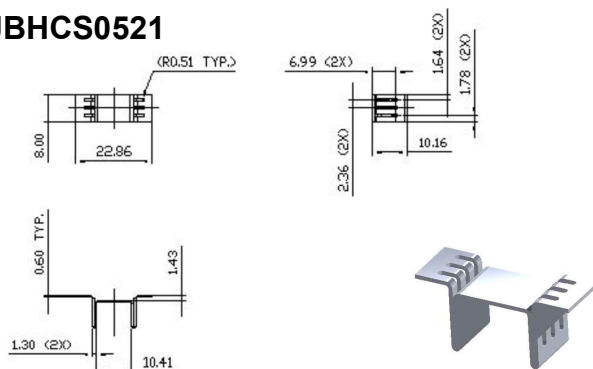

JBHCS0521

Dimensions (mm) : L8 / W22.86 / H10.16 / T0.6
Material : C1100
Finish / Color : Tin Plated