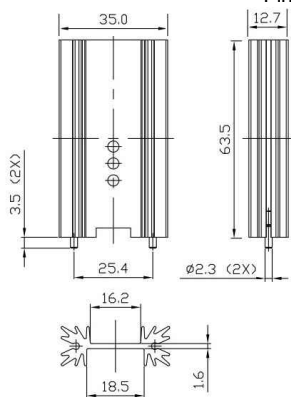

PCB Mount Series

EXTRUDED HEATSINKS

JBHAE2144

Dimensions (mm) : L63.5 / W35 / H12.7
Material : AL 6063-T5
Finish / Color : Anodized Black