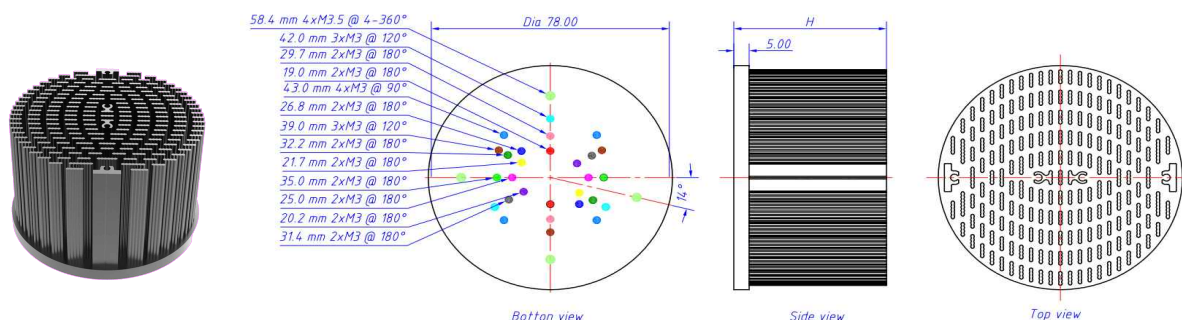

JXLED Series

LED HEATSINKS

8030 / 8050 / 8088

Slot Fins Heat Sink Ø80mm for COB Modular Product Brief

- Mechanical compatibility with direct mounting of the LED modules to the LED cooler.
- Thermal resistance range Rth(3.13°C/W; 2.38°C/W; 2.08°C/W).
- Modular design with mounting holes foreseen for direct mounting of a wide range of LED modules and COB's.
- Diameter 80mm - Standard height 30.0mm / 50.0mm / 80.0mm , Other heights on request.
- Forged from highly conductive aluminum AL1070.

Order Information

Example: JXLED-8030-B

JXLED - 80

Height (mm)	Anodized Color
30	B : Black
50	C : Clear
80	Z : Custom

16530 / 16560 / 165100