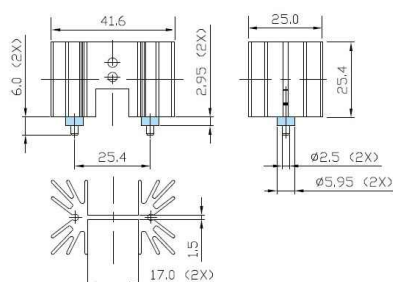

JBHAE8015

Dimensions (mm) : L25.4 / W41.6 / H25
Material : AL 6063-T5
Finish / Color : Anodized Black