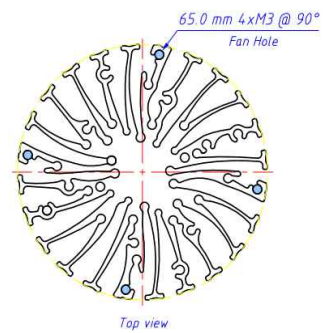

7020 / 7050 / 7080

Star Heat Sinks Φ70mm for COB Modular Product Brief

- Mechanical compatibility with direct mounting of the LED modules to the LED cooler and thermal performance matching the lumen packages.
- Thermal resistance range Rth(3.7°C/W; 2.5°C/W; 2.08°C/W).
- Modular design with mounting holes foreseen for direct mounting of a wide range of LED modules and COB's.
- Diameter 70mm - Standard height 20.0mm / 50.0mm / 80.0mm , Other heights on request.
- Extruded from highly conductive aluminum AL6063-T5.

Order Information

Example: JtraLED-7020-B

JtraLED - 70

Height (mm)	Anodized Color
20	B : Black
50	C : Clear
80	Z : Custom