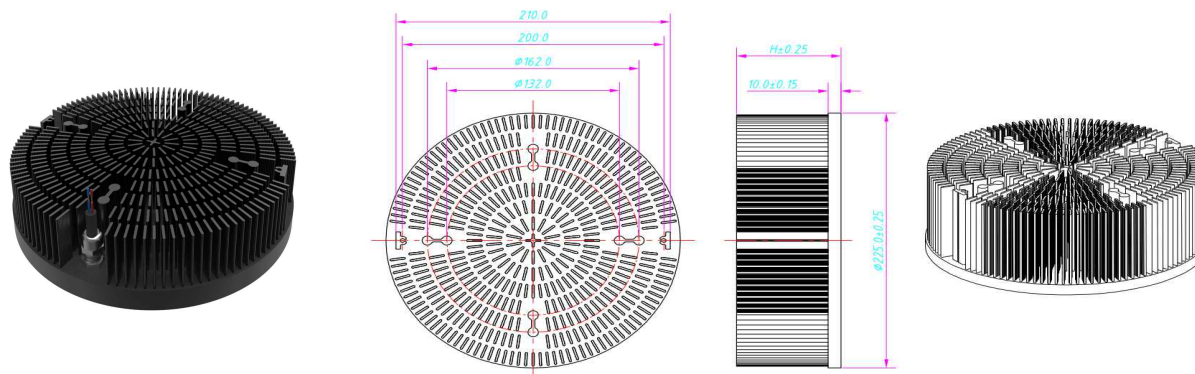

Passive Pin Fin Heatsink Ø225mm

- Mechanical compatibility with direct mounting of the SMD products to the LED cooler.
- Thermal resistance range Rth(0.63°C/W; 0.34°C/W; 0.26°C/W).
- Diameter 225mm - Standard height 30.0mm / 60.0mm / 100.0mm , Other heights on request.
- Forged from highly conductive aluminum AL1070.

Example: JXLED-22530-B

JXLED - 225

Height (mm)	Anodized Color
30	B : Black
60	C : Clear
100	Z : Custom