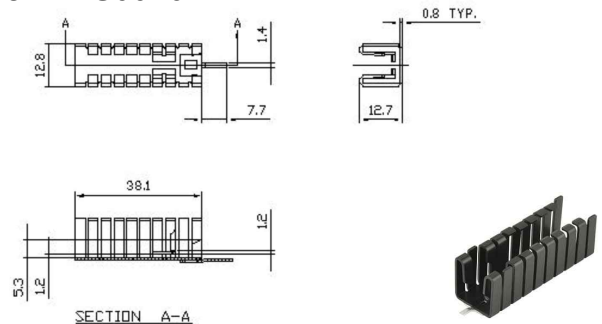

JBHAS0046

Dimensions (mm) : L38.1 / W12.8 / H12.7 / T0.8
Material : AL 5052
Finish / Color : Anodized Black