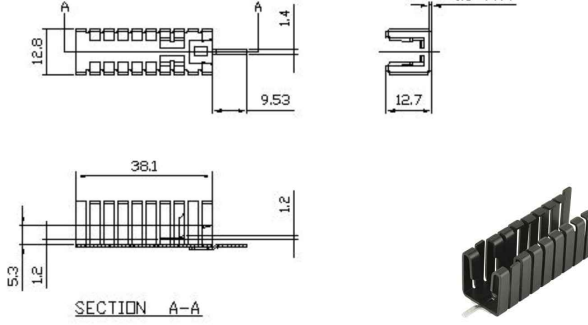

JBHAS0045

Dimensions (mm) : L38.1 / W12.8 / H12.7 / T0.8
Material : AL 5052
Finish / Color : Anodized Black