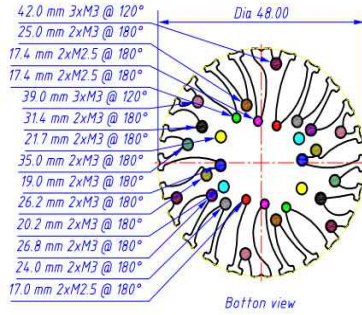

4820 / 4850 / 4880

Star Heat Sinks Φ48mm for COB Modular Product Brief

- Mechanical compatibility with direct mounting of the LED modules to the LED cooler and thermal performance matching the lumen packages.
- Thermal resistance range Rth(7.69°C/W; 5.0°C/W; 4.17°C/W).
- Modular design with mounting holes foreseen for direct mounting of a wide range of LED modules and COB's.
- Diameter 48mm - Standard height 20.0mm / 50.0mm / 80.0mm , Other heights on request.
- Extruded from highly conductive aluminum AL6063-T5.

Order Information

Example: JtraLED-4820-B

JtraLED - 48

Height (mm)	Anodized Color
20	B : Black
50	C : Clear
80	Z : Custom