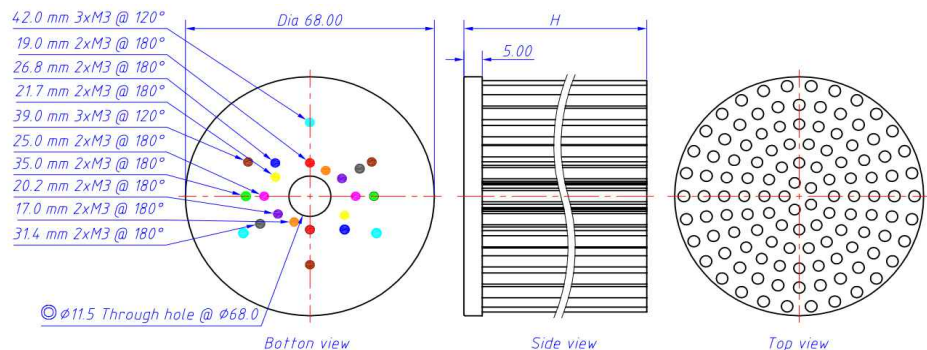

6830 / 6850 / 6880

Pin Fin Sinks Φ68mm for COB Modular Product Brief

- Mechanical compatibility with direct mounting of the LED modules to the LED cooler.
- Thermal resistance range Rth(4.0°C/W; 3.23°C/W; 3.08°C/W).
- Modular design with mounting holes foreseen for direct mounting of a wide range of LED modules and COB's.
- Diameter 68mm - Standard height 30.0mm / 50.0mm / 80.0mm , Other heights on request.
- Forged from highly conductive aluminum AL1070.

Order Information

Example:JGOLED-6830-B

JGOLED - 68 [Diagram showing height options]

Height (mm)	Anodized Color
30	B : Black
50	C : Clear
80	Z : Custom