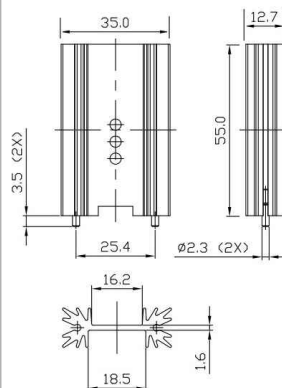

PCB Mount Series

EXTRUDED HEATSINKS

JBHAE2144

Dimensions (mm) : L63.5 / W35 / H12.7
Material : AL 6063-T5
Finish / Color : Anodized Black

JBHAE2145

Dimensions (mm) : L55 / W35 / H12.7
Material : AL 6063-T5
Finish / Color : Anodized Black