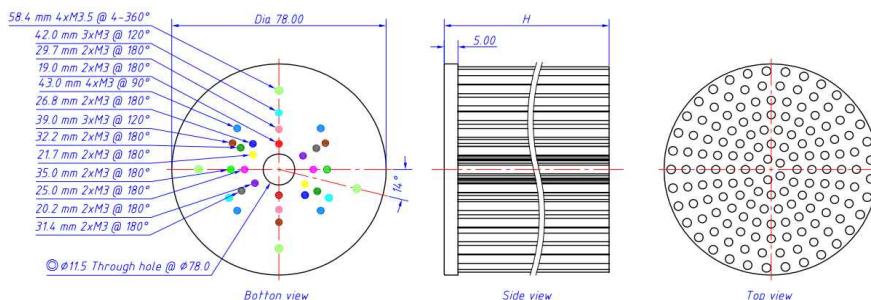

JGOLED Series

LED HEATSINKS

7830 / 7850 / 7880

Pin Fin Sinks Ø78mm for COB Modular Product Brief

- Mechanical compatibility with direct mounting of the LED modules to the LED cooler.
- Thermal resistance range Rth(3.03°C/W; 2.33°C/W; 2.08°C/W).
- Modular design with mounting holes foreseen for direct mounting of a wide range of LED modules and COB's.
- Diameter 78mm - Standard height 30.0mm / 50.0mm / 80.0mm , Other heights on request.
- Forged from highly conductive aluminum AL1070.

Order Information

Example: JGOLED-7830-B

JGOLED - 78 [Diagram showing height and color options]

Height (mm)	Anodized Color
30	B : Black
50	C : Clear
80	Z : Custom

8630 / 8650 / 8665