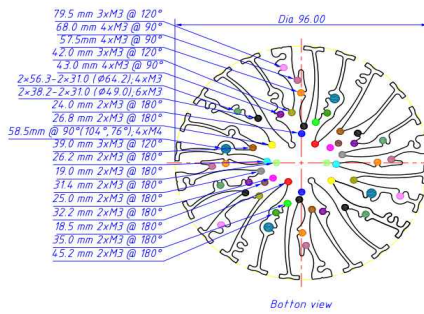

9620 / 9650 / 9680

Star Heat Sinks Φ96mm for COB Modular Product Brief

- Mechanical compatibility with direct mounting of the LED modules to the LED cooler.
- Thermal resistance range Rth(2.08°C/W; 1.45°C/W; 1.2°C/W).
- Modular design with mounting holes foreseen for direct mounting of a wide range of LED modules and COB's.
- Diameter 96mm - Standard height 20.0mm / 50.0mm / 80.0mm , Other heights on request.
- Extruded from highly conductive aluminum AL6063-T5.

Order Information

Example: JtraLED-9620-B

JtraLED - 96 [ ] - [ ]

Height (mm)	Anodized Color
20	B : Black
50	C : Clear
80	Z : Custom