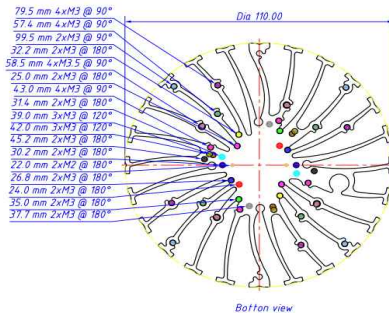

11020 / 11050 / 11080

Star Heat Sinks Φ110mm for COB Modular Product Brief

- Mechanical compatibility with direct mounting of the LED modules to the LED cooler.
- Thermal resistance range Rth(1.79°C/W; 1.22°C/W; 1.03°C/W).
- Modular design with mounting holes foreseen for direct mounting of a wide range of LED modules and COB's.
- Diameter 110mm - Standard height 20.0mm / 50.0mm / 80.0mm , Other heights on request.
- Extruded from highly conductive aluminum AL6063-T5.

Order Information

Example: JtraLED-11020-B

JtraLED - 110 [ ] - [ ]

Height (mm)	Anodized Color
20	B : Black
50	C : Clear
80	Z : Custom