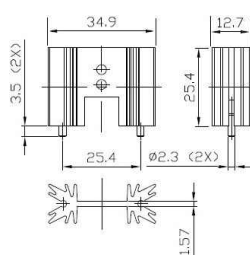

PCB Mount Series

EXTRUDED HEATSINKS

JBHAE8114

Dimensions (mm) : L63.5 / W41.6 / H25
Material : AL 6063-T5
Finish / Color : Anodized Black

JBHAE2011

Dimensions (mm) : L25.4 / W35 / H12.7
Material : AL 6063-T5
Finish / Color : Anodized Black