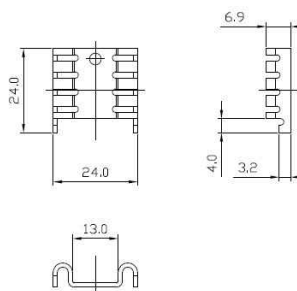

JBHAS0082

Dimensions (mm) : L20 / W24 / H6.9 / T1.2
Material : AL1050
Finish / Color : Black Anodized