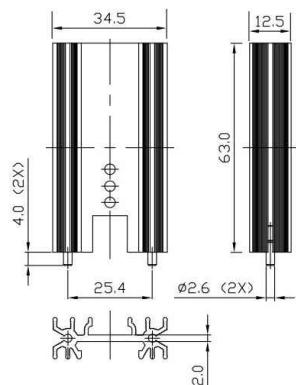

JBHAE2874

Dimensions (mm) : L63 / W35 / H12.5
Material : AL 6063-T5
Finish / Color : Anodized Black