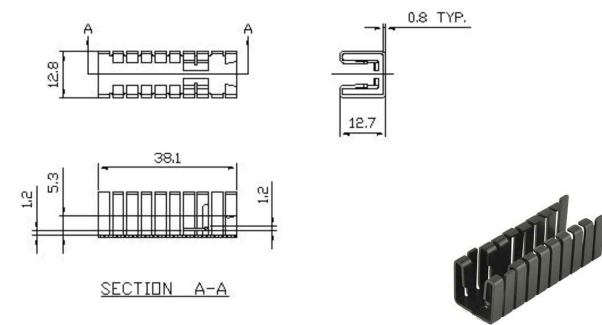

JBHAS0043

Dimensions (mm) : L38.1 / W12.8 / H12.7 / T0.8
Material : AL 5052
Finish / Color : Anodized Black