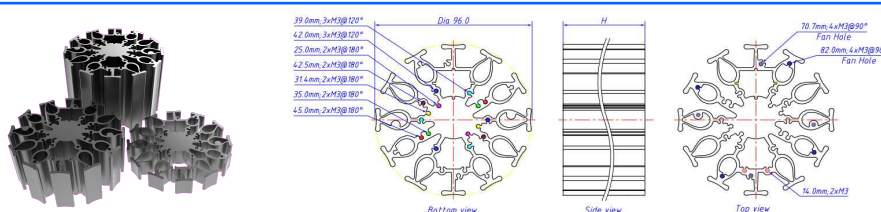

Star Heat Sinks Φ 96mm for COB Modular Product Brief

- Mechanical compatibility with direct mounting of the LED modules to the LED cooler.
- Thermal resistance range R_{th} (2.2°C/W; 1.3°C/W; 1.0°C/W).
- Modular design with mounting holes foreseen for direct mounting of a wide range of LED modules and COB's.
- Diameter 96mm - Standard height 20.0mm / 50.0mm / 80.0mm , Other heights on request.
- Extruded from highly conductive aluminum AL6063-T5.

Order Information

Example: JFanLED-9620-B

JFanLED - 96

Hight (mm)	Anodized Color
20	B : Black
50	C : Clear
80	Z : Custom