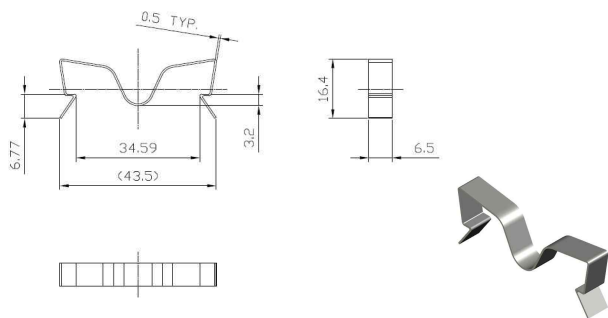

Dimensions (mm) : L8 / W22.86 / H10.16 / T0.6
Material : C1100
Finish / Color : Tin Plated

JBHCS0561

Dimensions (mm) : L14.99 / W25.91 / H9.52 / T0.6
Material : C1100
Finish / Color : Tin Plated

Clips

JBASS0041