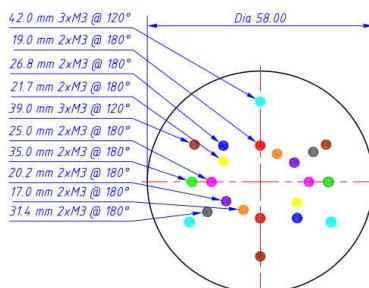

Bottom view