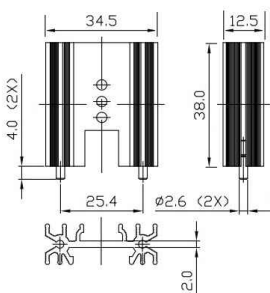

JBHAE2871

Dimensions (mm) : L25 / W35 / H12.5
Material : AL 6063-T5
Finish / Color : Anodized Black

PCB Mount Series

EXTRUDED HEATSINKS

JBHAE2872

Dimensions (mm) : L38 / W35 / H12.5
Material : AL 6063-T5
Finish / Color : Anodized Black