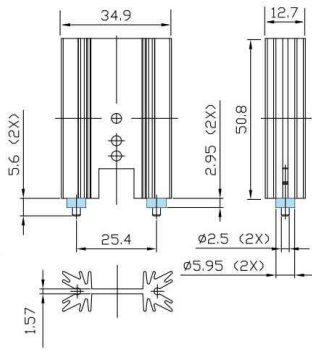

PCB Mount Series

JBHAE2083

Dimensions (mm) : L50.8 / W35 / H12.7
Material : AL 6063-T5
Finish / Color : Anodized Black