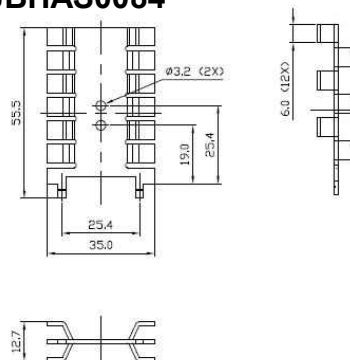

JBHAS0084

Dimensions (mm) : L55.5 / W35 / H12.7 / T1.2
Material : AL1050
Finish / Color : Black Anodized