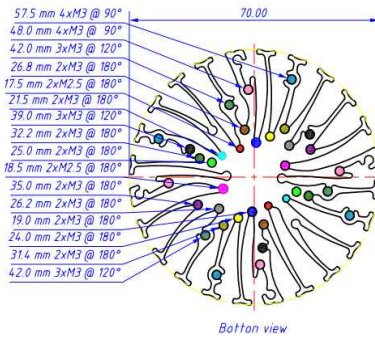

7020 / 7050 / 7080

Star Heat Sinks Φ70mm for COB Modular Product Brief

- Mechanical compatibility with direct mounting of the LED modules to the LED cooler and thermal performance matching the lumen packages.
- Thermal resistance range Rth(3.7°C/W; 2.5°C/W; 2.08°C/W).
- Modular design with mounting holes foreseen for direct mounting of a wide range of LED modules and COB's.
- Diameter 70mm - Standard height 20.0mm / 50.0mm / 80.0mm , Other heights on request.
- Extruded from highly conductive aluminum AL6063-T5.

Order Information

Example: JtraLED-7020-B

JtraLED - 70

Height (mm)	Anodized Color
20	B : Black
50	C : Clear
80	Z : Custom