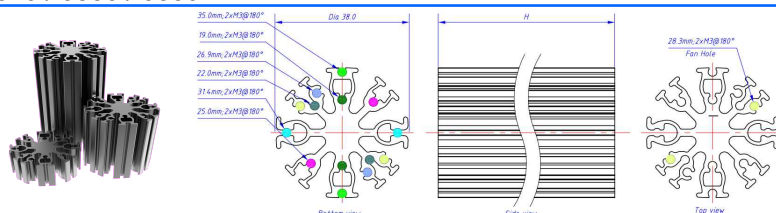

JFanLED Series

LED HEATSINKS

3820 / 3850 / 3880

Star Heat Sinks Φ 38mm for COB Modular Product Brief

- Mechanical compatibility with direct mounting of the LED modules to the LED cooler.
- Thermal resistance range R_{th} (10.9°C/W; 6.9°C/W; 5.2°C/W).
- Modular design with mounting holes foreseen for direct mounting of a wide range of LED modules and COB's.
- Diameter 38mm - Standard height 20.0mm / 50.0mm / 80.0mm , Other heights on request.
- Extruded from highly conductive aluminum AL6063-T5.

Order Information

Example: JFanLED-3820-B

JFanLED - 38

Hight (mm)	Anodized Color
20	B : Black
50	C : Clear
80	Z : Custom

7020 / 7050 / 7080