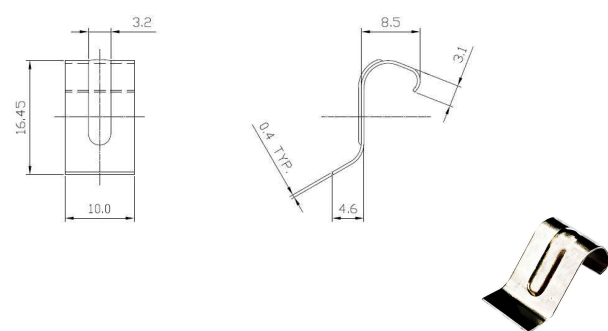

JBASS0641

Dimensions (mm) : L10 / W16.45 / H12.7 / T0.4
Material : SUS301
Finish : Clean