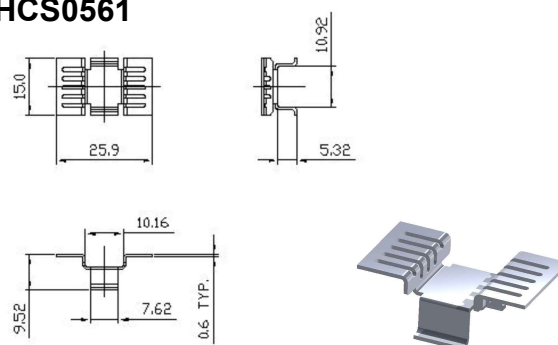

JBHCS0561

Dimensions (mm) : L14.99 / W25.91 / H9.52 / T0.6
Material : C1100
Finish / Color : Tin Plated