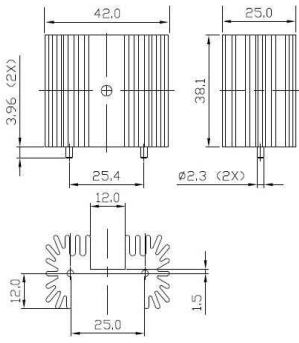

PCB Mount Series

JBHAE8042

Dimensions (mm) : L38.1 / W42 / H25
Material : AL 6063-T5
Finish / Color : Anodized Black