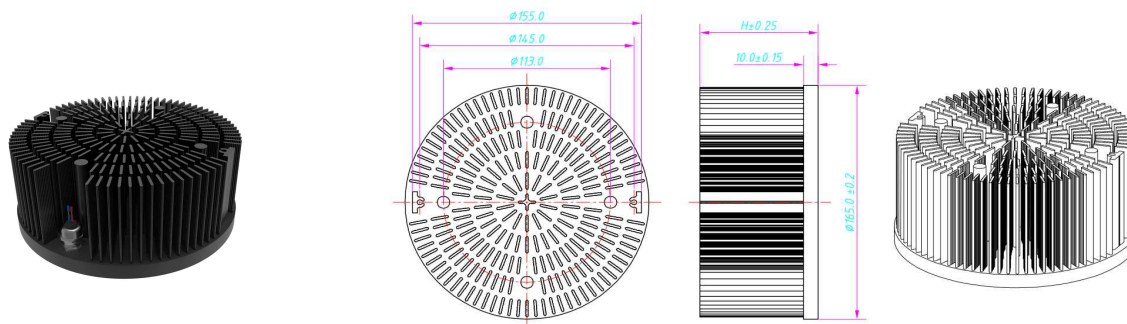

- * Mechanical compatibility with direct mounting of the LED modules to the LED cooler and thermal performance matching the lumen packages.
- * Thermal resistance range Rth(7.69°C/W; 5.0°C/W; 4.17°C/W).
- * Modular design with mounting holes foreseen for direct mounting of a wide range of LED modules and COB's.
- * Diameter 48mm - Standard height 20.0mm / 50.0mm / 80.0mm , Other heights on request.
- * Extruded from highly conductive aluminum AL6063-T5.

Order Information

Example: JtraLED-4820-B

JtraLED - 48

Height (mm)	Anodized Color
20	B : Black
50	C : Clear
80	Z : Custom

7020 / 7050 / 7080

Star Heat Sinks Φ70mm for COB Modular Product Brief

- * Mechanical compatibility with direct mounting of the LED modules to the LED cooler and thermal performance matching the lumen packages.
- * Thermal resistance range Rth(3.7°C/W; 2.5°C/W; 2.08°C/W).
- * Modular design with mounting holes foreseen for direct mounting of a wide range of LED modules and COB's.
- * Diameter 70mm - Standard height 20.0mm / 50.0mm / 80.0mm , Other heights on request.
- * Extruded from highly conductive aluminum AL6063-T5.

- * Mechanical compatibility with direct mounting of the LED modules to the LED cooler.
- * Thermal resistance range Rth(3.13°C/W; 2.38°C/W; 2.08°C/W).
- * Modular design with mounting holes foreseen for direct mounting of a wide range of LED modules and COB's.
- * Diameter 80mm - Standard height 30.0mm / 50.0mm / 80.0mm , Other heights on request.
- * Forged from highly conductive aluminum AL1070.

Order Information

Example: JXLED-8030-B

JXLED - 80

Height (mm)	Anodized Color
30	B : Black
50	C : Clear
80	Z : Custom

16530 / 16560 / 165100

Passive Pin Fin Heatsink Ø165mm

- * Mechanical compatibility with direct mounting of the SMD products to the LED cooler.
- * Thermal resistance range Rth(0.91°C/W; 0.55°C/W; 0.42°C/W).
- * Diameter 165mm - Standard height 30.0mm / 60.0mm / 100.0mm , Other heights on request.
- * Forged from highly conductive aluminum AL1070.