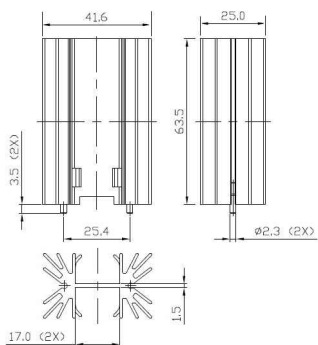

PCB Mount Series

EXTRUDED HEATSINKS

JBHAE8114

Dimensions (mm) : L63.5 / W41.6 / H25
Material : AL 6063-T5
Finish / Color : Anodized Black