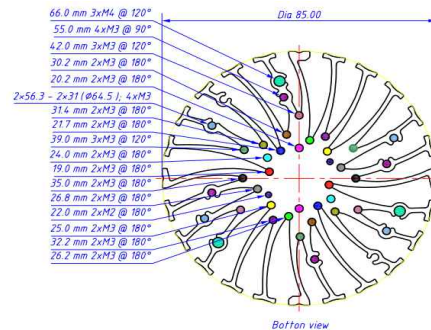

8520 / 8550 / 8580

Star Heat Sinks Φ85mm for COB Modular Product Brief

- Mechanical compatibility with direct mounting of the LED modules to the LED cooler and thermal performance matching the lumen packages.
- Thermal resistance range Rth(2.38°C/W; 1.72°C/W; 1.47°C/W).
- Modular design with mounting holes foreseen for direct mounting of a wide range of LED modules and COB's.
- Diameter 85mm - Standard height 20.0mm / 50.0mm / 80.0mm , Other heights on request.
- Extruded from highly conductive aluminum AL6063-T5.

Order Information

Example: JtraLED-8520-B

JtraLED - 85

Height (mm)	Anodized Color
20	B : Black
50	C : Clear
80	Z : Custom