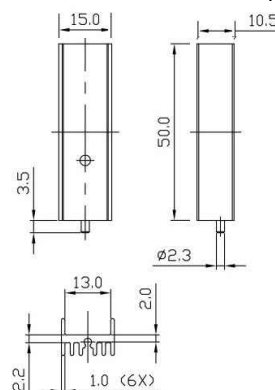

JBHAE2327

Dimensions (mm) : L50 / W15 / H10.5
Material : AL 6063-T5
Finish / Color : Anodized Black