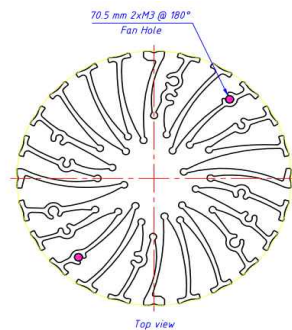

8520 / 8550 / 8580

Star Heat Sinks Φ85mm for COB Modular Product Brief

- Mechanical compatibility with direct mounting of the LED modules to the LED cooler and thermal performance matching the lumen packages.
- Thermal resistance range Rth(2.38°C/W; 1.72°C/W; 1.47°C/W).
- Modular design with mounting holes foreseen for direct mounting of a wide range of LED modules and COB's.
- Diameter 85mm - Standard height 20.0mm / 50.0mm / 80.0mm , Other heights on request.
- Extruded from highly conductive aluminum AL6063-T5.

Order Information

Example: JtraLED-8520-B

JtraLED - 85

Height (mm)	Anodized Color
20	B : Black
50	C : Clear
80	Z : Custom