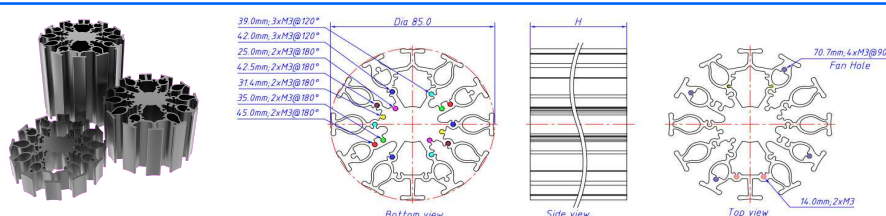

Star Heat Sinks Φ 85mm for COB Modular Product Brief

- Mechanical compatibility with direct mounting of the LED modules to the LED cooler.
- Thermal resistance range R_{th} (2.6°C/W; 1.7°C/W; 1.3°C/W).
- Modular design with mounting holes foreseen for direct mounting of a wide range of LED modules and COB's.
- Diameter 85mm - Standard height 20.0mm / 50.0mm / 80.0mm , Other heights on request.
- Extruded from highly conductive aluminum AL6063-T5.

Order Information

Example: JFanLED-8520-B

JFanLED - 85

Hight (mm)	Anodized Color
20	B : Black
50	C : Clear
80	Z : Custom

9620 / 9650 / 9680