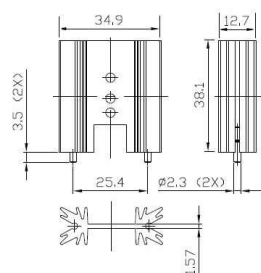

JBHAE2012

Dimensions (mm) : L38.1 / W35 / H12.7
Material : AL 6063-T5
Finish / Color : Anodized Black