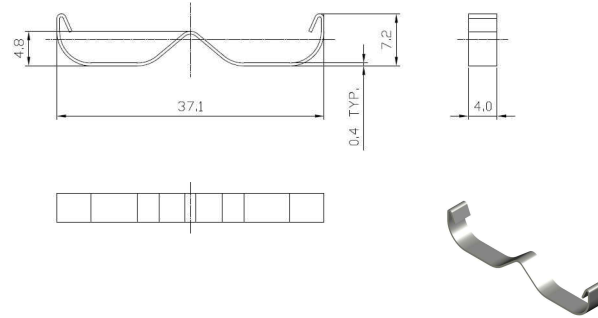

JBASS0421

Dimensions (mm) : L4 / W37.1 / H7.2 / T0.4
Material : SUS301
Finish : Clean
For : JBHAE2872 / JBHAE2873 / JBHAE2874 / JBHAE2875