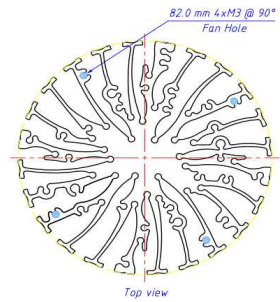

9620 / 9650 / 9680

Star Heat Sinks Φ96mm for COB Modular Product Brief

- Mechanical compatibility with direct mounting of the LED modules to the LED cooler.
- Thermal resistance range Rth(2.08°C/W; 1.45°C/W; 1.2°C/W).
- Modular design with mounting holes foreseen for direct mounting of a wide range of LED modules and COB's.
- Diameter 96mm - Standard height 20.0mm / 50.0mm / 80.0mm , Other heights on request.
- Extruded from highly conductive aluminum AL6063-T5.

Order Information

Example: JtraLED-9620-B

JtraLED - 96 [ ] - [ ]

Height (mm)	Anodized Color
20	B : Black
50	C : Clear
80	Z : Custom