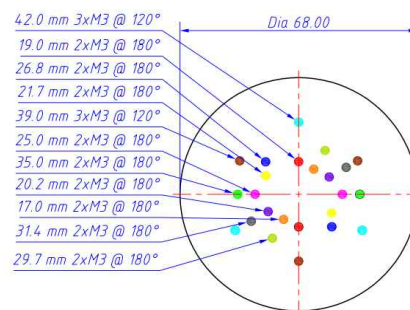

Bottom view