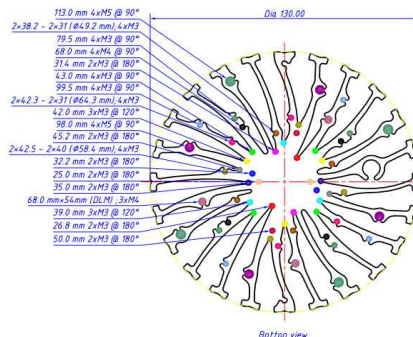

13020 / 13050 / 13080

Star Heat Sinks Φ130mm for COB Modular Product Brief

- Mechanical compatibility with direct mounting of the LED modules to the LED cooler.
- Thermal resistance range Rth(1.39°C/W; 1.02°C/W; 0.83°C/W).
- Modular design with mounting holes foreseen for direct mounting of a wide range of LED modules and COB's.
- Diameter 130mm - Standard height 20.0mm / 50.0mm / 80.0mm , Other heights on request.
- Extruded from highly conductive aluminum AL6063-T5.

Order Information

Example: JtraLED-13020-B

JtraLED - 130 [ ] - [ ]

Height (mm)	Anodized Color
20	B : Black
50	C : Clear
80	Z : Custom