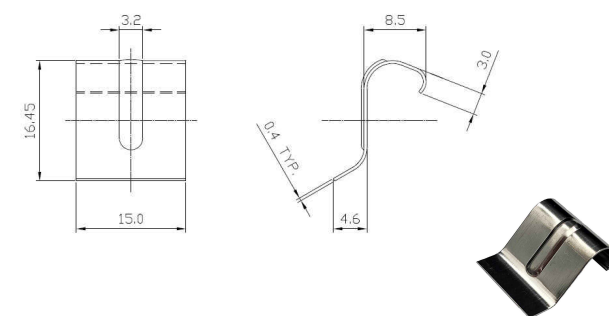

JBASS0631

Dimensions (mm) : L15 / W16.45 / H12.7 / T0.4
Material : SUS301
Finish : Clean