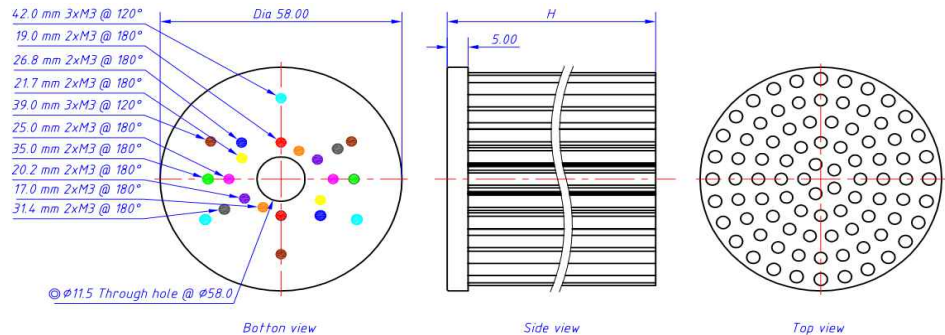

5830 / 5850 / 5880

Pin Fin Sinks Φ58mm for COB Modular Product Brief

- Mechanical compatibility with direct mounting of the LED modules to the LED cooler.
- Thermal resistance range Rth(5.0°C/W; 3.85°C/W; 3.34°C/W).
- Modular design with mounting holes foreseen for direct mounting of a wide range of LED modules and COB's.
- Diameter 58mm - Standard height 30.0mm / 50.0mm / 80.0mm , Other heights on request.
- Forged from highly conductive aluminum AL1070.

Order Information

Example:JGOLED-5830-B

JGOLED - 58 [Diagram showing height options]

Height (mm)	Anodized Color
30	B : Black
50	C : Clear
80	Z : Custom