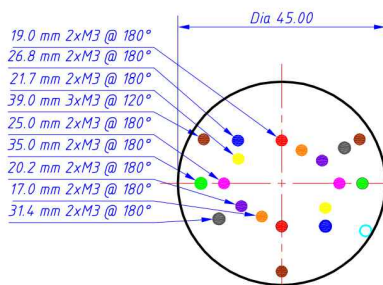

JXLED Series

LED HEATSINKS

4530 / 4550 / 4568

Bottom view