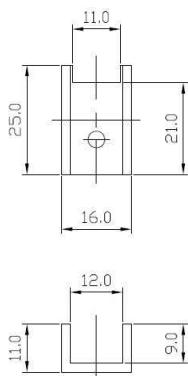

PCB Mount Series

EXTRUDED HEATSINKS

JBHAE5251

Dimensions (mm) : L21 / W16 / H11
Material : AL 6063-T5
Finish / Color : Anodized Black