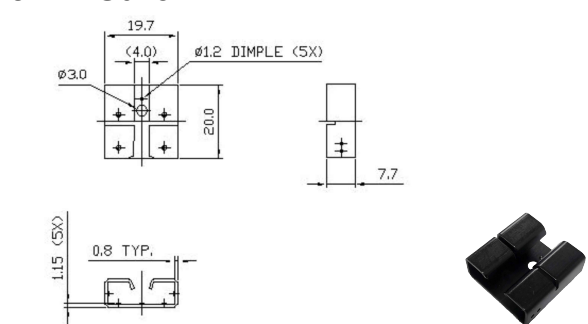

JBHAS0181

Dimensions (mm) : L20 / W19.7 / H7.7 / T0.8
Material : AL 5052
Finish / Color : Anodized Black