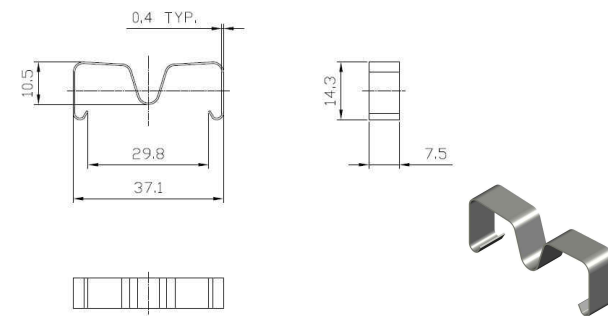

JBASS0441

Dimensions (mm) : L7.5 / W37.1 / H14.3 / T0.4
Material : SUS301
Finish : Clean
For : JBHAE0361 / JBHAE0362 / JBHAE0363