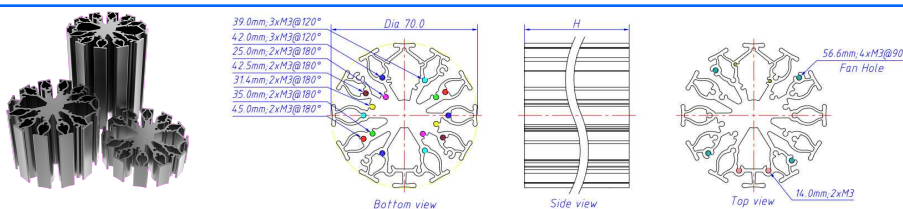

Star Heat Sinks Φ 70mm for COB Modular Product Brief

- Mechanical compatibility with direct mounting of the LED modules to the LED cooler.
- Thermal resistance range R_{th} (3.7°C/W; 2.3°C/W; 1.9°C/W).
- Modular design with mounting holes foreseen for direct mounting of a wide range of LED modules and COB's.
- Diameter 70mm - Standard height 20.0mm / 50.0mm / 80.0mm , Other heights on request.
- Extruded from highly conductive aluminum AL6063-T5.

Order Information

Example: JFanLED-7020-B

JFanLED - 70

Hight (mm)	Anodized Color
20	B : Black
50	C : Clear
80	Z : Custom

8520 / 8550 / 8580