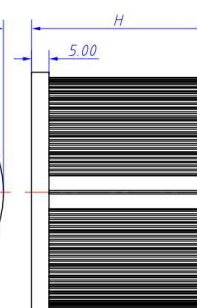

JXLED Series

LED HEATSINKS

4530 / 4550 / 4568

Slot Fins Heat Sink Φ45mm for COB Modular Product Brief

- Mechanical compatibility with direct mounting of the LED modules to the LED cooler.
- Thermal resistance range Rth(7.14°C/W; 5.55°C/W; 4.60°C/W).
- Modular design with mounting holes foreseen for direct mounting of a wide range of LED modules and COB's.
- Diameter 45mm - Standard height 30.0mm / 50.0mm / 68.0mm , Other heights on request.
- Forged from highly conductive aluminum AL1070.

Order Information

Example: JXLED-4530-B

JXLED - 45

Height (mm)	Anodized Color
30	B : Black
50	C : Clear
68	Z : Custom

6030 / 6050 / 6080

Slot Heat Sinks Φ60mm for COB Modular Product Brief

- Mechanical compatibility with direct mounting of the LED modules to the LED cooler.
- Thermal resistance range Rth(5.0°C/W; 3.85°C/W; 4.17°C/W).
- Modular design with mounting holes foreseen for direct mounting of a wide range of LED modules and COB's.
- Diameter 60mm - Standard height 30.0mm / 50.0mm / 80.0mm , Other heights on request.
- Forged from highly conductive aluminum AL1070.

Order Information

Example: JXLED-6030-B

JXLED - 60

Height (mm)	Anodized Color
30	B : Black
50	C : Clear
80	Z : Custom

7030 / 7050 / 7080

Side view

Slot Heat Sinks Φ70mm for COB Modular Product Brief

- Mechanical compatibility with direct mounting of the LED modules to the LED cooler.
- Thermal resistance range Rth(3.85°C/W; 3.13°C/W; 1.98°C/W).
- Modular design with mounting holes foreseen for direct mounting of a wide range of LED modules and COB's.
- Diameter 70mm - Standard height 30.0mm / 50.0mm / 80.0mm , Other heights on request.
- Forged from highly conductive aluminum AL1070.

Order Information

Example: JXLED-7030-B

JXLED - 70

Height (mm)	Anodized Color
30	B : Black
50	C : Clear
80	Z : Custom