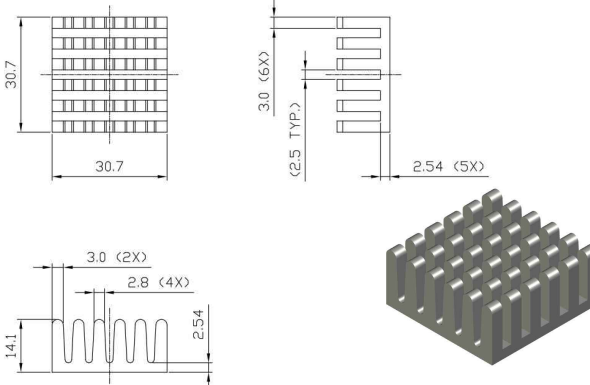

JBHAE3001

Dimensions (mm) : L30.7 / W30.7 / H14.1
Material : AL 6063-T5
Finish / Color : Anodized Black