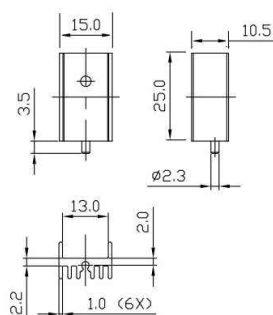

JBHAE2326

Dimensions (mm) : L25 / W15 / H10.5
Material : AL 6063-T5
Finish / Color : Anodized Black