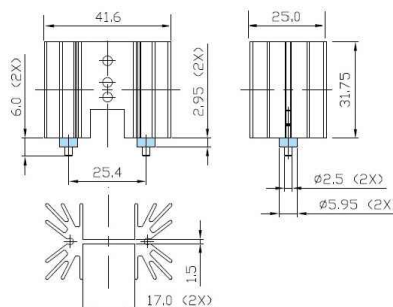

JBHAE8016

Dimensions (mm) : L31.75 / W41.6 / H25
Material : AL 6063-T5
Finish / Color : Anodized Black