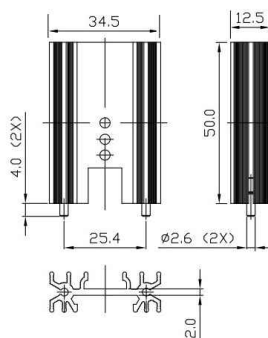

JBHAE2873

Dimensions (mm) : L50 / W35 / H12.5
Material : AL 6063-T5
Finish / Color : Anodized Black