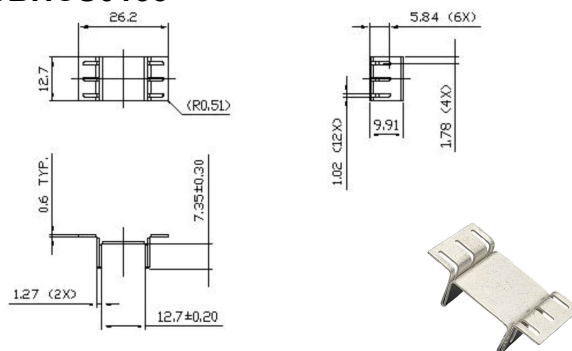

JBHCS0133

Dimensions (mm) : L12.7 / W26.2 / H9.91 / T0.6
Material : C1100
Finish / Color : Tin Plated