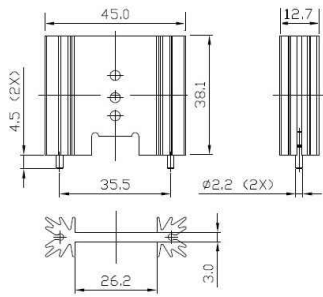

PCB Mount Series

JBHAE0353

Dimensions (mm) : L50.8 / W45 / H12.7
Material : AL 6063-T5
Finish / Color : Anodized Black