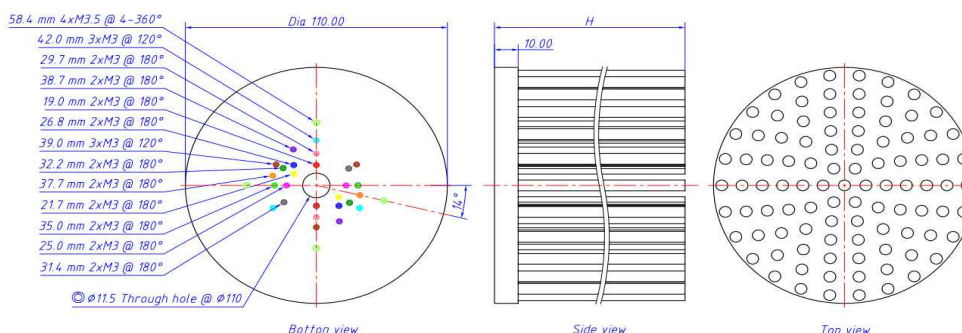

Pin Fin Sinks Ø110mm for COB Modular Product Brief

- Mechanical compatibility with direct mounting of the LED modules to the LED cooler.
- Thermal resistance range Rth(1.47°C/W; 1.14°C/W; 1.0°C/W).
- Modular design with mounting holes foreseen for direct mounting of a wide range of LED modules and COB's.
- Diameter 110mm - Standard height 50.0mm / 80.0mm / 100.0mm , Other heights on request.
- Forged from highly conductive aluminum AL1070.

Order Information

Example: JGOLED-11050-B

JGOLED - 110 [Diagram showing height and color options]

Height (mm)	Anodized Color
50	B : Black
80	C : Clear
100	Z : Custom