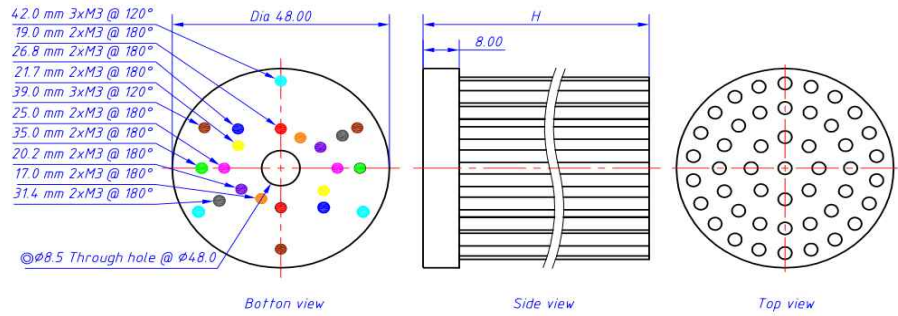

4830 / 4850 / 4868

Pin Fin Sinks Φ48mm for COB Modular Product Brief

- Mechanical compatibility with direct mounting of the LED modules to the LED cooler.
- Thermal resistance range Rth(6.25°C/W; 5.0°C/W; 4.17°C/W).
- Modular design with mounting holes foreseen for direct mounting of a wide range of LED modules and COB's.
- Diameter 48mm - Standard height 30.0mm / 50.0mm / 68.0mm , Other heights on request.
- Forged from highly conductive aluminum AL1070.

Order Information

Example:JGOLED-4830-B

JGOLED - 48 [Diagram showing height options]

Height (mm)	Anodized Color
30	B : Black
50	C : Clear
68	Z : Custom