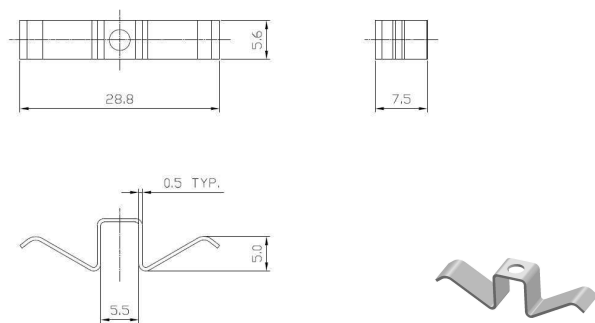

Clips

JBASS0101

Dimensions (mm) : L6.5 / W37.3 / H8.5 / T0.4
Material : SUS301
Finish : Clean
For : JBHAE2012 / JBHAE2013 / JBHAE2014 / JBHAE2015

JBASS0141

Dimensions (mm) : L3.2 / W13.9 / H12.73 / T0.4
Material : SUS301
Finish : Clean
For : JBHAS0963

JBASS4681

Dimensions (mm) : L5.6 / W20.2 / H5.8 / T0.5
Material : SK7
Finish : Zinc Plating

JBASS4682

Dimensions (mm) : L5.6 / W28.8 / H7.5 / T0.5
Material : CRS
Finish : Zinc Plating

JBASS4683

Dimensions (mm) : L5.6 / W28.8 / H7.5 / T0.5
Material : SK7
Finish : Zinc Plating

JBASS4741

Dimensions (mm) : L6 / W31 / H5.4 / T0.5
Material : SK7
Finish : Nickel Plating

Other customized clips