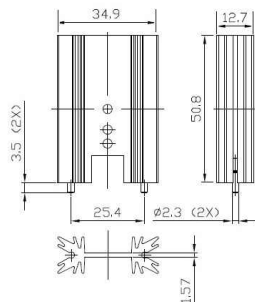

JBHAE2013

Dimensions (mm) : L50.8 / W35 / H12.7
Material : AL 6063-T5
Finish / Color : Anodized Black