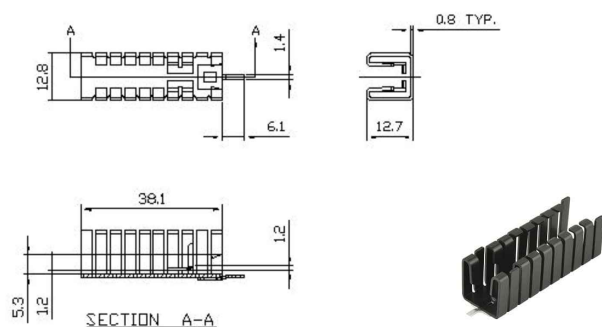

FEATURES :

- Be combined from two parts - the base, and stamped fin.
- Be made using a die stamping process.
- Could be stamped into a broad range of geometries and thicknesses.
- This technique offers a low non-recurring engineering charge, prototype set up costs are minimal.

JBHAS0041

Dimensions (mm) : L38.1 / W12.8 / H12.7 / T0.8
Material : AL 5052
Finish / Color : Anodized Black