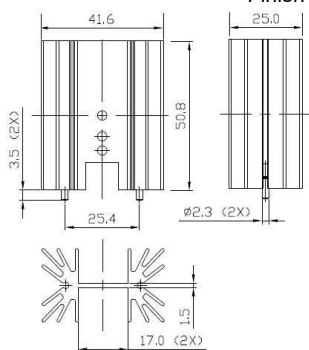

PCB Mount Series

EXTRUDED HEATSINKS

JBHAE8013

Dimensions (mm) : L50.8 / W41.6 / H25
Material : AL 6063-T5
Finish / Color : Anodized Black