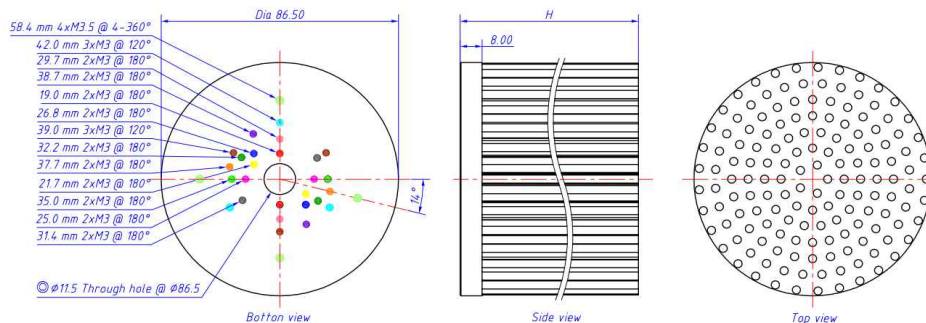

Pin Fin Sinks Ø86mm for COB Modular Product Brief

- Mechanical compatibility with direct mounting of the LED modules to the LED cooler.
- Thermal resistance range Rth(2.5°C/W; 1.85°C/W; 1.56°C/W).
- Modular design with mounting holes foreseen for direct mounting of a wide range of LED modules and COB's.
- Diameter 86mm - Standard height 30.0mm / 50.0mm / 65.0mm , Other heights on request.
- Forged from highly conductive aluminum AL1070.

Order Information

Example: JGOLED-8630-B

JGOLED - 86 [Diagram showing height and color options]

Height (mm)	Anodized Color
30	B : Black
50	C : Clear
65	Z : Custom

11050 / 11080 / 110100